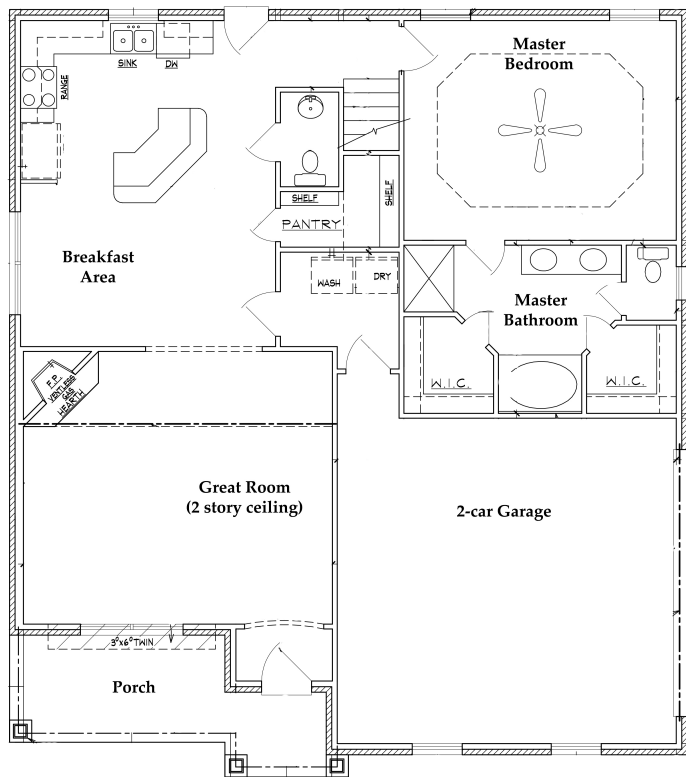

# Cambridge

2,659 sq. ft.

From the exterior materials to the interior floors, this new construction home has it all: real Hardwood floors, Tile, Granite, extensive Crown molding, Oil rubbed Bronze fixtures, Large island, and Vaulted ceilings in Great Room and Bonus