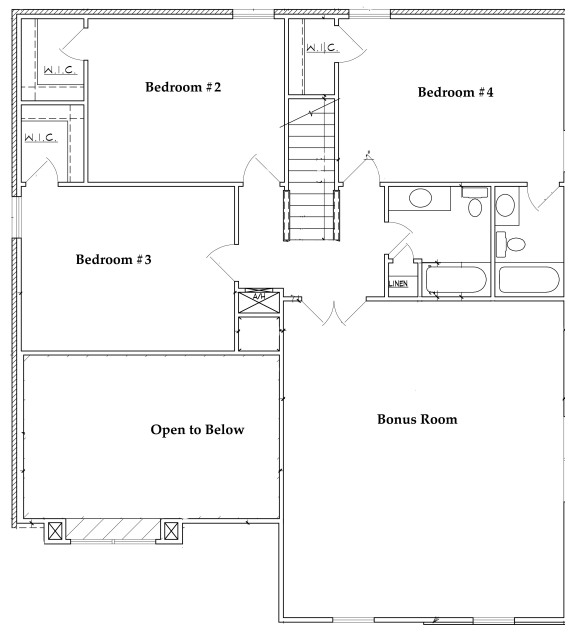

# Cambridge

2,659 sq. ft.

From the exterior materials to the interior floors, this new construction home has it all: real Hardwood floors, Tile, Granite, extensive Crown molding, Oil rubbed Bronze fixtures, Large island, and Vaulted ceilings in Great Room and Bonus